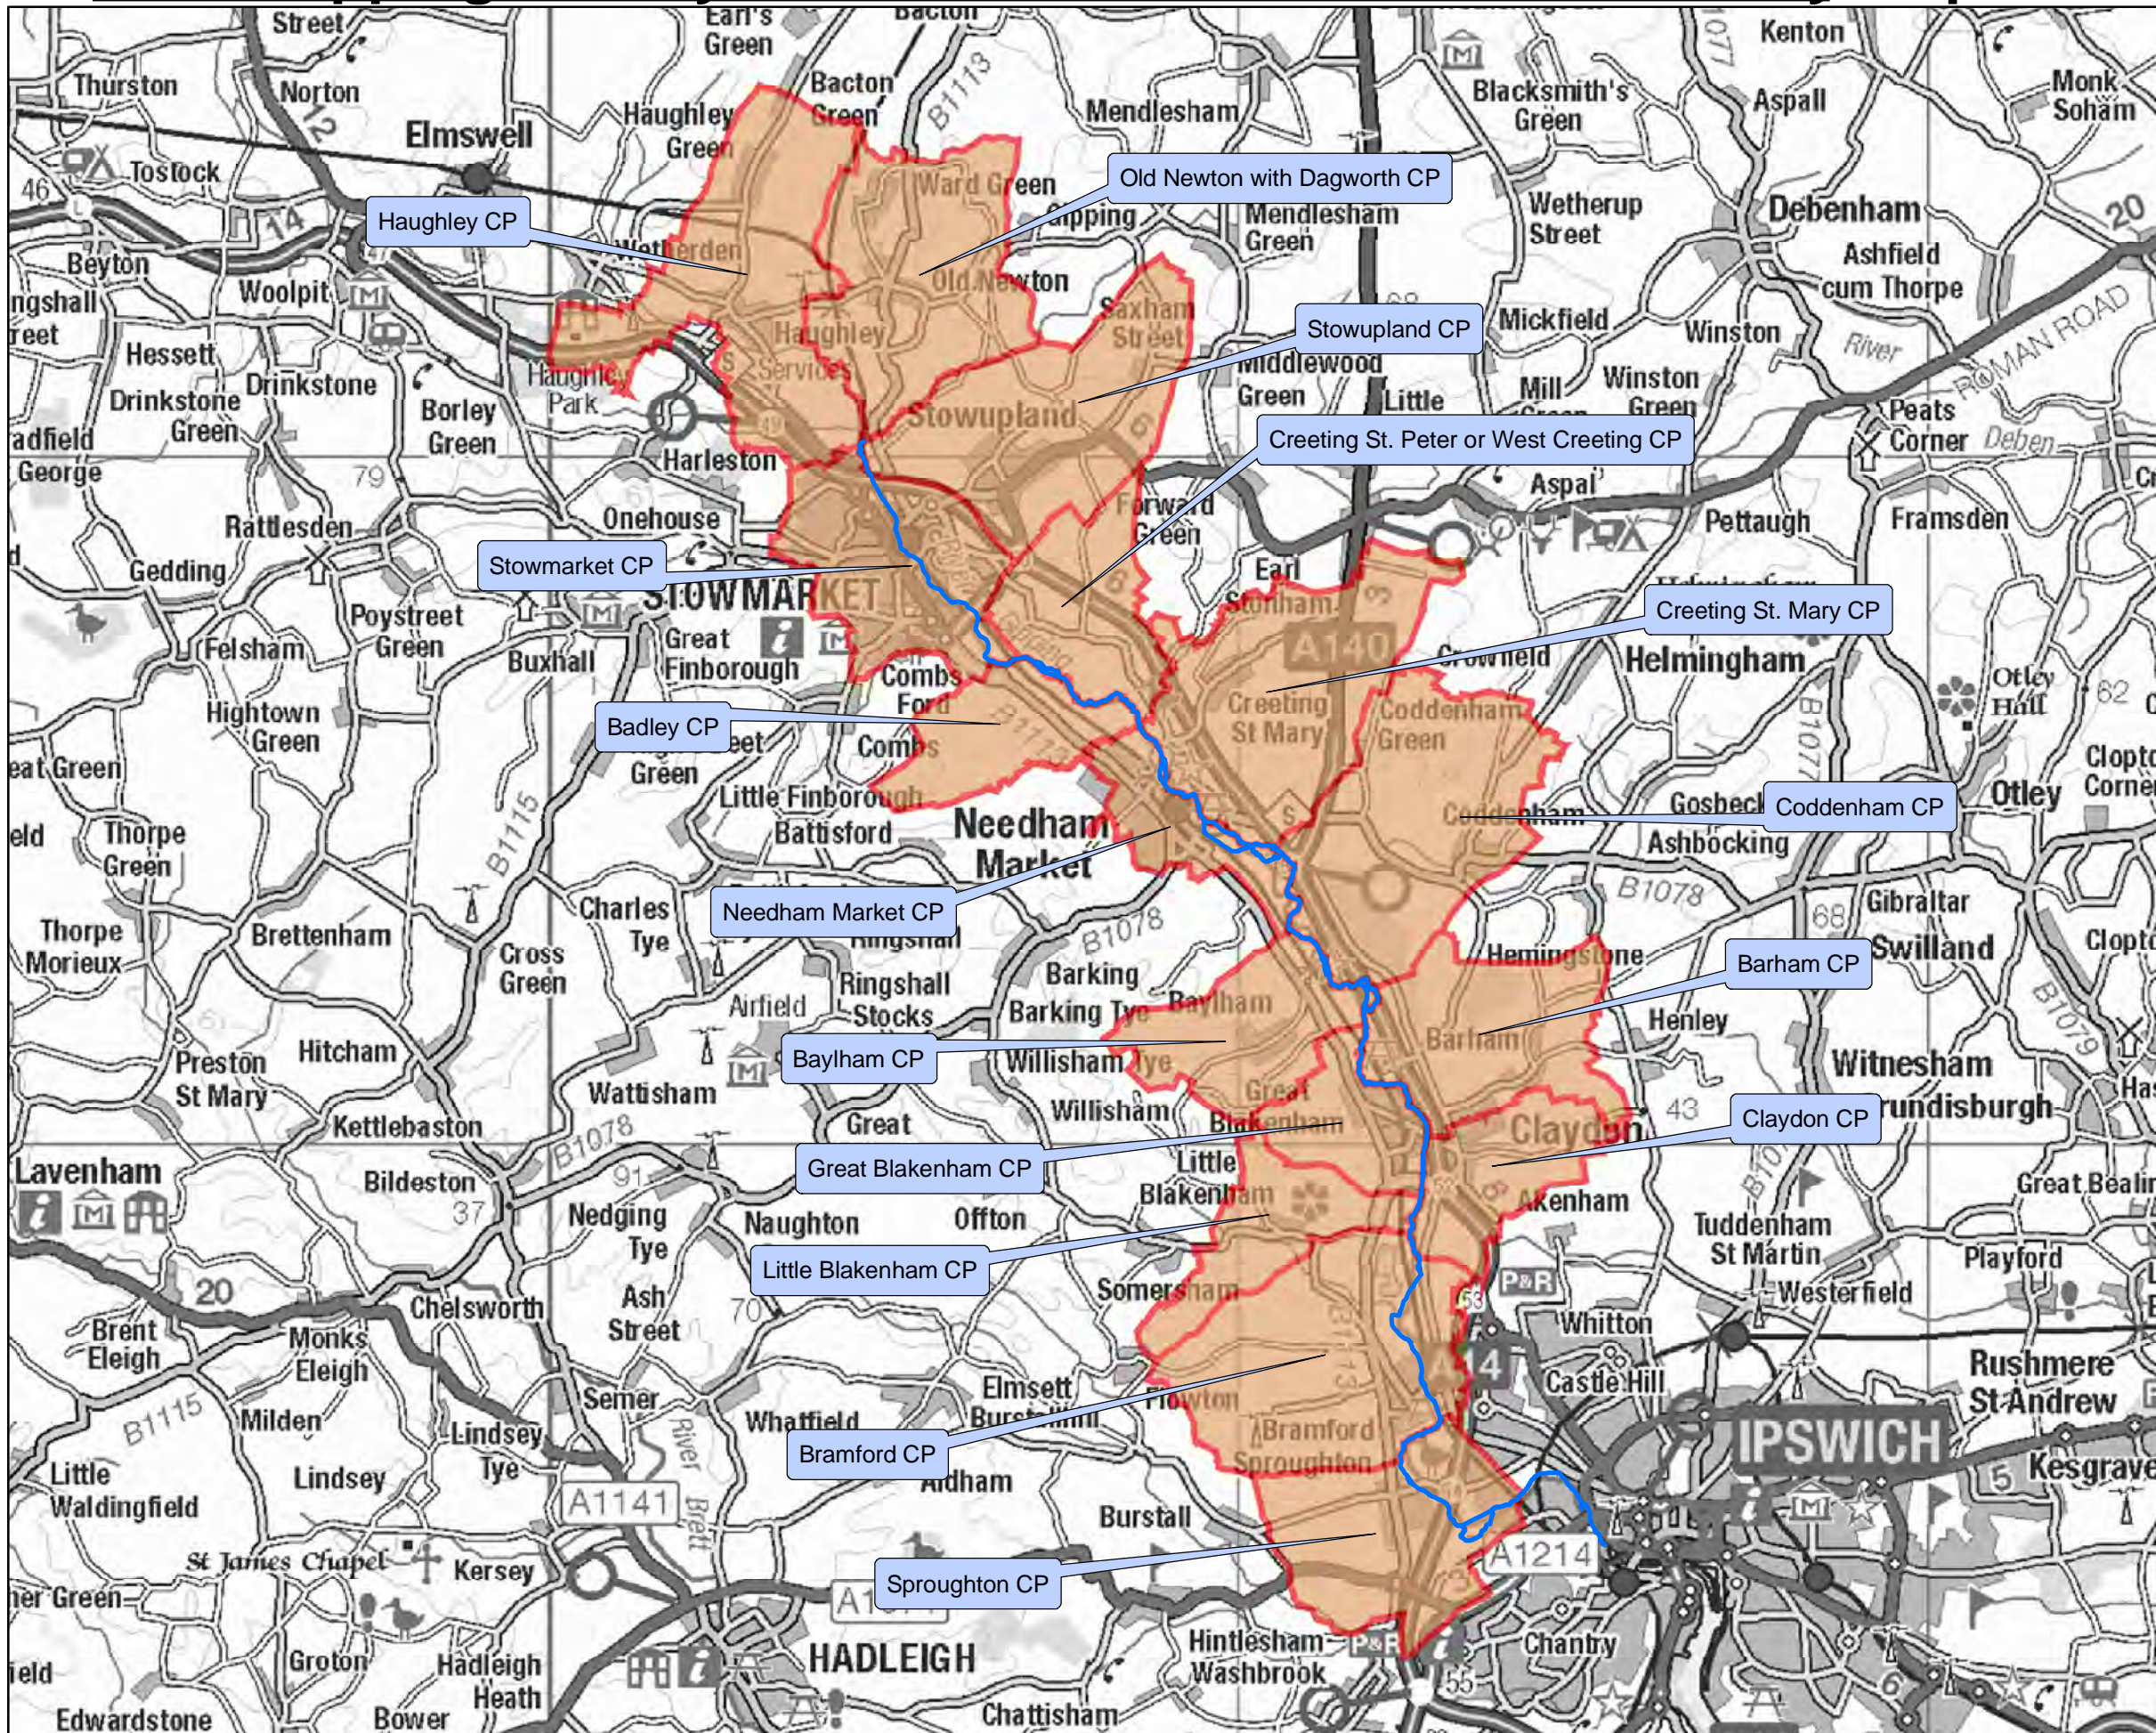

River Gipping County Parish within Mid Suffolk District Key Map

Key

- River Gipping
- River Gipping Parishes